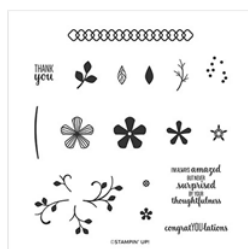

# Supply List

Peggy Noe

[peggy@prettypapercards.com](mailto:peggy@prettypapercards.com)

<http://prettypapercards.com>

[Thoughtful Blooms  
Photopolymer  
Stamp Set  
\(English\) - 152290](#)

Price: \$0.00

[Whisper White 8-  
1/2" X 11"  
Cardstock -  
100730](#)

Price: \$9.75

[Night Of Navy 8-  
1/2" X 11"  
Cardstock -  
100867](#)

Price: \$14.00

[Kerchief Card Kit -  
152319](#)

Price: \$0.00

[Night Of Navy  
Classic Stampin'  
Pad - 147110](#)

Price: \$11.00

[Lovely Lipstick  
Classic Stampin'  
Pad - 147140](#)