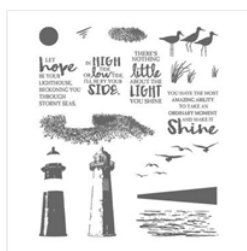

Supply List

Place Order

kthomas309@zoominternet.net

[High Tide
Photopolymer
Stamp Set \(En\) -
143006](#)
Price: \$26.00

[Crumb Cake 8-1/2"
X 11" Cardstock -
120953](#)
Price: \$14.00

[Cherry Cobbler 8-
1/2" X 11"
Cardstock -
119685](#)
Price: \$14.00