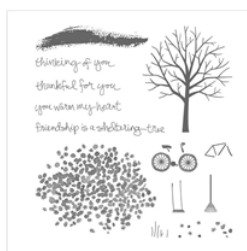

Supply List

Place Order
devinreneethomas@gmail.com

[Sheltering Tree
Photopolymer
Stamp Set -
137163](#)

Price: \$25.00

[Cajun Craze 8-1/2"
X 11" Cardstock -
119684](#)

Price: \$14.00

[Whisper White 8-
1/2" X 11"
Cardstock -
100730](#)