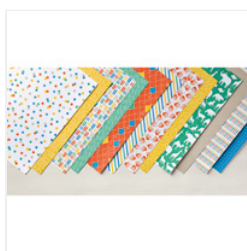

[Party Animal
Designer Series
Paper - 142738](#)

Price: $11.00