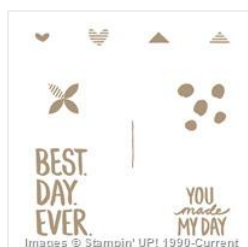

[Best Day Ever
Photopolymer
Stamp Set -
139149](#)

Price: $0.00