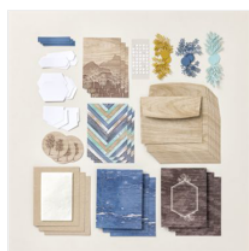

The Best There Is Pocket Card Supply List

Tami White
tami@stampwithtami.com
www.stampwithtami.com

[The Best There Is Paper Pumpkin Refill - 165001](#)

Price: \$12.00

[Prepaid Paper Pumpkin Subscription 1-Month - 137858](#)

Price: \$24.00

[The Love Of Spring Dies - 164396](#)

Price: \$12.00

[Pocket Thoughts Dies - 163552](#)

Price: \$31.00

[Petal Pink 8-1/2" X 11" Cardstock - 146985](#)

Price: \$14.00

[Pebbled Path 8-1/2" X 11" Cardstock - 161722](#)

Price: \$11.50

[Basic Beige 8-1/2" X 11" Cardstock - 164511](#)

Price: \$14.00

[Basic White 8-1/2" X 11" Cardstock - 159276](#)

Price: \$13.00

[Basic Beige Classic Stampin Pad - 163806](#)

Price: \$11.00

[Petal Pink & White 1/4" \(6.4 Mm\) Diagonal Trim Combo Pack - 163417](#)