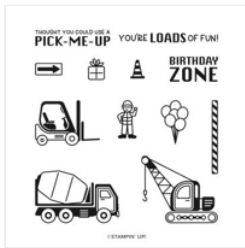

Construction Zone Bday card

Supply List

Beth Maxwell
(414)315-4920

bethmstampz@gmail.com
<https://bethmaxwell.stampinup.net>

[Construction Zone Cling Stamp Set \(English\) - 161582](#)

Price: \$23.00

[Real Red Classic Stampin' Pad - 147084](#)