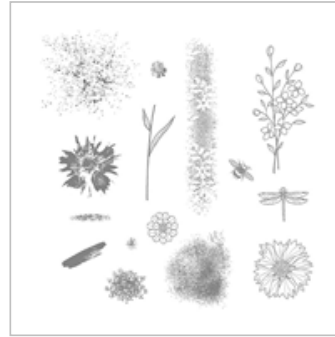

Supply List

Holly Pedersen

307-214-1442

dartbabe19@msn.com

hollyscrafting.com

[Very Vanilla 8-1/2" X 11" Cardstock](#)

101650

\$9.75

[Dapper Denim 8-1/2" X 11" Cardstock](#)

141414

\$8.00

[Touches Of Texture Clear-Mount Stamp Set](#)

143251
\$33.00

[Touches Of Texture Wood-Mount Stamp Set](#)

141934
\$45.00

[Sahara Sand Classic Stampin' Pad](#)