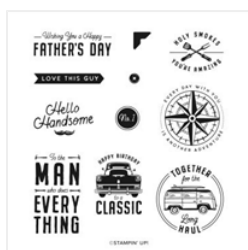

[He's All That Cling Stamp Set (English) - 159071](#)

Price: $22.00