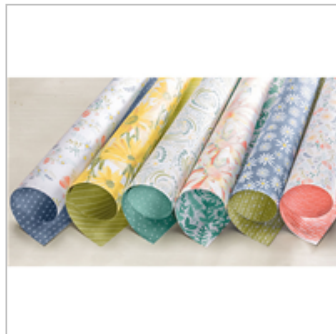

Sahara Sand 8-1/2" X 11" Cardstock

121043

\$8.50

Cherry Cobbler 8-1/2" X 11" Cardstock

119685

\$8.50

Whisper White 8-1/2" X 11" Cardstock

100730

\$9.75

Delightful Daisy Designer Series Paper

144137

\$11.00

Softly Falling Textured Impressions Embossing Folder

139672

\$8.50

Cherry Cobbler Stampin' Blends Markers Combo Pack