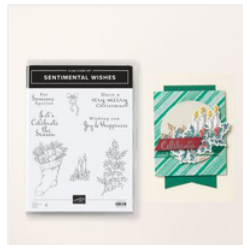

Swiper card using More Than Autumn Bundle

Supply List

Susie Wood
(641) 660-2537

ds52wood@gmail.com

www.susiewood.stampinup.net

[Stampin' Cut & Emboss Machine - 149653](#)

Price: \$140.00

[Forever Plaid 3D Embossing Folder - 164049](#)

Price: \$12.00

[Specialty Plate - 154711](#)

Price: \$11.00

[More Than Autumn Bundle \(English\) - 164076](#)

Price: \$47.50

[More Than Autumn Dies - 164075](#)

Price: \$28.00

[Spotlight On Nature Dies - 163580](#)

Price: \$35.00

[More Than Autumn Photopolymer Stamp Set \(English\) - 164228](#)

Price: \$25.00

[Sentimental Wishes Cling Stamp Set \(English\) - 164210](#)

Price: \$23.00

[A Little Latte 12" X 12" \(30.5 X 30.5 Cm\) Designer Series Paper - 163453](#)