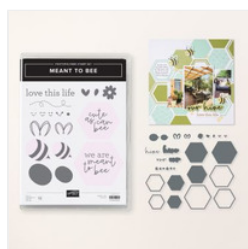

Supply List

Patti Dolan

patti@pspapercrafts.com

www.pspapercrafts.com

[Meant To Bee Bundle \(English\) - 167243](#)

Price: \$49.50

[Simply Said Mix & Match Photopolymer Stamp Set \(English\) - 163756](#)

Price: \$17.00

[Cute As Can Bee 12" X 12" \(30.5 X 30.5 Cm\) Designer Series Paper - 166621](#)

Price: \$12.50

[Petunia Pop 8-1/2" X 11" Cardstock - 163801](#)

Price: \$14.00

[Basic White 8-1/2" X 11" Cardstock - 166780](#)