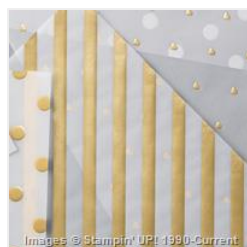

Supply List

Place Order
paperioyri@gmail.com

[Feel Goods Clear-Mount Stamp Set - 129684](#)

Price: \$19.00

[Dotty Angles Photopolymer Stamp Set - 133658](#)

Price: \$16.00

[Clear Block E - 118484](#)

Price: \$13.00

[Whisper White 8-1/2" X 11" Cardstock - 100730](#)

Price: \$9.75

[Kraft 12" X 12" \(30.5 X 30.5 Cm\) Cardstock - 133674](#)

Price: \$7.00

[Typeset Specialty Designer Series Paper - 133704](#)

Price: \$13.00

[Gold Fancy Designer Vellum Foil - 133363](#)

Price: \$11.00

[Sweet Dreams Designer Series Paper - 137782](#)

Price: \$10.95

[Neutrals Backgrounds Designer Series Paper Stack - 130132](#)

Price: \$21.95

[Gold Stampin' Emboss Powder - 109129](#)