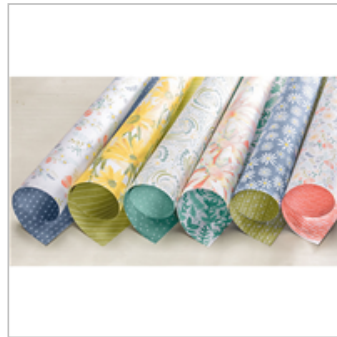

[Hello Easter](#)
Photopolymer Stamp

Set
 145783
 \$17.00

[Delightful Daisy](#)
Designer Series

Paper
 144137
 \$11.00

[Daffodil Delight 8-1/2"](#)
X 11" Cardstock

119683
 \$8.50

[Wisteria Wonder 8-1/2"](#)
X 11" Cardstock