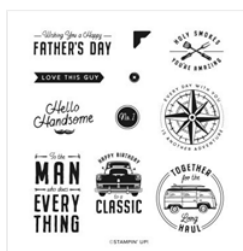

He's All That Cling Stamp Set (English) - 159071

Everyday Details Dies - 162864

Poppy Parade Classic Stampin' Pad - 147050

Poppy Parade Classic Stampin' Ink Refill - 119791

Gray Granite Classic Stampin' Pad - 147118