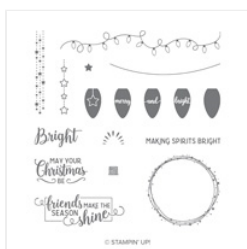

Supply List

Holly Krautkremer
rubberredneck@gmail.com
<http://rubberredneck.typepad.com>

**Making Christmas Bright
Photopolymer
Stamp Set -
148046**
Price: \$21.00

Big Shot - 143263
Price: \$110.00

**Stitched Shapes
Dies - 145372**
Price: \$30.00