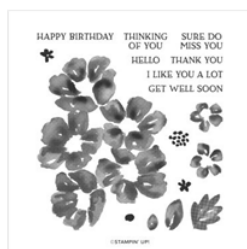

[To A Wild Rose Photopolymer Stamp Set \(En\) - 149452](#)

Price: £24.00

[Blossoms In Bloom Photopolymer Stamp Set - 152684](#)

Price: £20.00

[Ornate Style Cling Stamp Set - 152572](#)

Price: £20.00

[Wild Rose Dies - 149547](#)