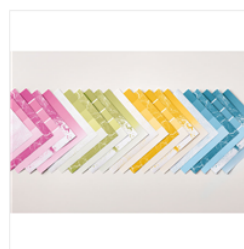

Supply List

Sara Mattson-Blume
920-809-5105
lilyinkpad@yahoo.com
lilyinkpad.stampinup.net

[Seasonal Layers Dies - 143751](#)

Price: \$33.00

[Colorful Seasons Photopolymer Stamp Set - 143726](#)

Price: \$27.00

[Colorful Seasons Photopolymer Bundle - 145348](#)

Price: \$54.00

[Color Theory Designer Series Paper Stack - 144193](#)

Price: \$10.00

[Fresh Fig Classic Stampin' Pad - 144082](#)

Price: \$6.50

[Powder Pink Classic Stampin' Pad - 144084](#)