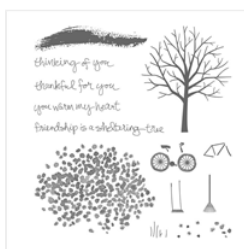

Sheltering Tree
Photopolymer
Stamp Set -
137163

Price: $43.00