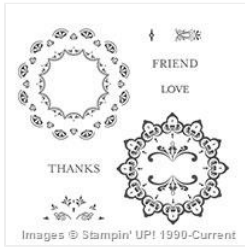

Supply List

Margie Calenda
mybroomstick01@gmail.com
<http://magicalmargie.blogspot.com>

[Make A Medallion (Photopolymer) - 143274](#)

Price: $0.00