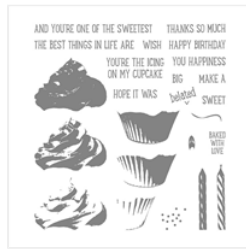

Supply List

Kim Jolley

417-396-5488

stampinartfully@gmail.com

www.stampinartfully.com

[Good Tidings Photopolymer Stamp Set* - 144870](#)

Price: \$21.00

[Sweet Cupcake Photopolymer Stamp Set - 141498](#)