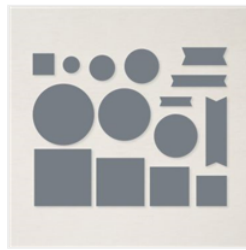

Supply List

Polly Libby

919-357-3781

libbyscraftstudio@gmail.com

<https://libbyscraftstudio.blogspot.com/>

[Easter Bunny Photopolymer Stamp Set \(English\) - 160272](#)

Price: \$19.00

[Stylish Shapes Dies - 159183](#)