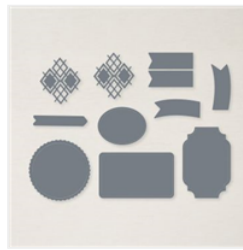

Supply List

Polly Libby

919-357-3781

libbyscraftstudio@gmail.com

<https://libbyscraftstudio.blogspot.com/>

[Easter Bunny Photopolymer Stamp Set \(English\) - 160272](#)

Price: \$19.00

[Stylish Shapes Dies - 159183](#)

Price: \$30.00

[All That Dies - 159078](#)

Price: \$28.00

[Abigail Rose 12" X 12" \(30.5 X 30.5 Cm\) Designer Series Paper - 159037](#)

Price: \$12.00

[Very Vanilla 8-1/2" X 11" Cardstock - 101650](#)

Price: \$13.00