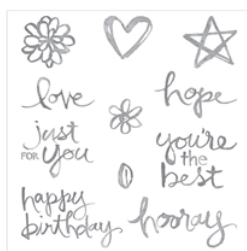

Supply List

Place Order
kthomas309@zoominternet.net

[Watercolor Words
Photopolymer
Stamp Set -
138702](#)

Price: \$26.00

[It's My Party
Designer Series
Paper Stack -
140552](#)

Price: \$26.00

[It's My Party
Enamel Dots -
140554](#)