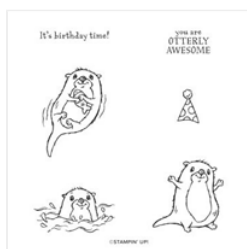

Floating Otter Window Sheet Card

Supply List

Tami White
tami@stampwithtami.com
www.stampwithtami.com

[Awesome Otters
Cling Stamp Set
\(English\) - 158087](#)

Price: \$0.00

[Tuxedo Black
Memento Ink Pad -
132708](#)