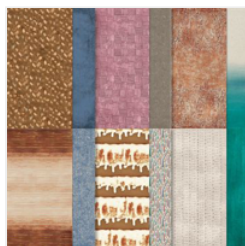

Price: \$25.00

[Cheerful Daisies Dies - 161296](#)

Price: \$34.00

[Basic White 8-1/2" X 11" Cardstock - 159276](#)

Price: \$13.00

[Copper Clay 8-1/2" X 11" Cardstock - 161721](#)

Price: \$11.50

[Copper Clay Classic Stampin' Pad - 161647](#)

Price: \$9.00

[Copper Clay Stampin' Blends Combo Pack - 161662](#)

Price: \$11.00

[Copper Clay 3/8" \(1 Cm\) Textured Ribbon - 161629](#)

Price: \$8.00

[Adhesive-Backed Solid Gems - 161300](#)

Price: \$8.00

[Earthen Elegance 12" X 12" \(30.5 X 30.5 Cm\) Designer Series Paper - 161503](#)

Price: \$12.50

[Pretty Peacock 8-1/2" X 11" Cardstock - 150880](#)

Price: \$14.00

[Pretty Peacock Classic Stampin' Pad - 150083](#)