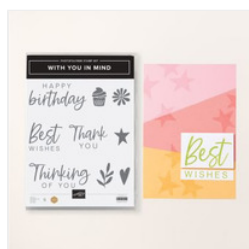

# Supply List

Marcea Tetamore  
585-704-2246

[marcea@windyacresstamper.com](mailto:marcea@windyacresstamper.com)  
[www.windyacresstamper.com](http://www.windyacresstamper.com)

[With You In Mind  
Photopolymer  
Stamp Set  
\(English\) - 164747](#)

Price: \$20.00

[Boho Blue 8-1/2" X  
11" Cardstock -  
161724](#)

Price: \$11.50

[Thoughtful Journey  
6" X 6" \(15.2 X  
15.2 Cm\) Designer  
Series Paper -  
163303](#)

Price: \$12.50

[Basic White 8-1/2"  
X 11" Cardstock -  
159276](#)