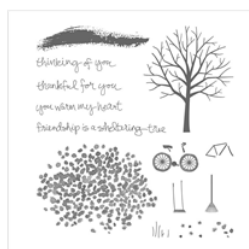

Supply List

Lynn Kolcun
614-592-7590
lynn.kolcun@gmail.com
AverysOwlery.com

Sheltering Tree
Photopolymer
Stamp Set -
137163

Price: \$25.00

Cheerful Critters
Photopolymer
Stamp Set -
137932

Price: \$14.95

Aqua Painters -
103954