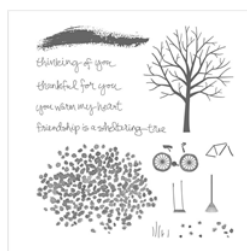

[Sheltering Tree
Photopolymer
Stamp Set -
137163](#)

Price: $32.00