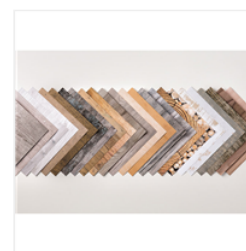

Supply List

Place Order
elainescreations@gmail.com

[Waterfront
Photopolymer
Stamp Set \(En\) -
146386](#)
Price: \$17.00

[Pool Party 8-1/2" X
11" Cardstock -
122924](#)
Price: \$14.00

[Whisper White 8-
1/2" X 11"
Cardstock -
100730](#)
Price: \$9.75

[Crumb Cake 8-1/2"
X 11" Cardstock -
120953](#)
Price: \$14.00

[Wood Textures
Designer Series
Paper Stack -
144177](#)
Price: \$11.00

[Old Olive Classic
Stampin' Pad -
126953](#)
Price: \$6.50

[Pool Party Classic
Stampin' Pad -
126982](#)
Price: \$6.50