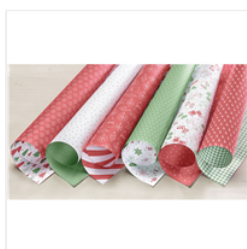

Supply List

Tiffany Horton-Allen

757-404-6806

creativemeasures@cox.net

<http://creativemeasuresbytiffany.blogspot.com/>

[Star Of Light
Photopolymer
Stamp Set -
142110](#)

Price: \$26.00

[Be Merry Designer
Series Paper -
144111](#)

Price: \$11.00

[Whisper White 8-
1/2" X 11"
Cardstock -
100730](#)

Price: \$9.75

[Whisper White 8-
1/2" X 11" Thick
Cardstock -
140272](#)

Price: \$8.25

[VersaMark Pad -
102283](#)

Price: \$9.50

[Silver Stampin'
Emboss Powder -
109131](#)