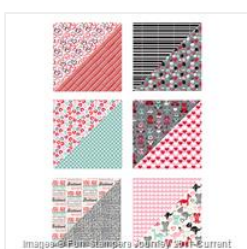

[Sweet Spring Printed Paper - PP-0039](#)

Price: $7.95