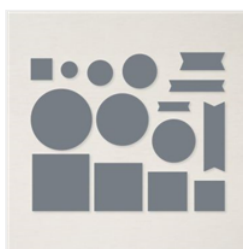

Price: \$18.00

[Ladybug Builder  
Punch - 157698](#)

Price: \$22.00

[Stylish Shapes  
Dies - 159183](#)

Price: \$30.00

[Gingham Cottage  
12" X 12" \(30.5 X  
30.5 Cm\) Designer  
Series Paper -  
159651](#)