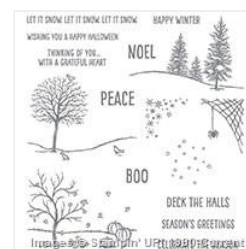

[Window Sheets - 114323](#)

Price: \$5.00

Images © Stampin' UP! 1990-Current

[Mossy Meadow Classic Stampin' Pad - 133645](#)

Price: \$6.50

Images © Stampin' UP! 1990-Current

[White Signo Uni-Ball Gel Pen - 105021](#)

Price: \$4.00

[Happy Scenes Photopolymer Stamp Set - 139821](#)

Price: \$21.00

[Versatile Christmas Clear-Mount Stamp Set - 140392](#)

Price: \$19.00

Images © Stampin' UP! 1990-Current

[Hexagon Punch - 130919](#)