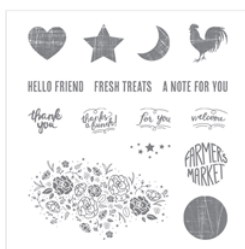

# Supply List

Place Order  
[sam@pootlespapercraft.co.uk](mailto:sam@pootlespapercraft.co.uk)

Wood Words  
Clear-Mount  
Stamp Set -  
143928

Blossom Builder  
Punch - 141469

Pink Pirouette A4  
Cardstock -  
116203