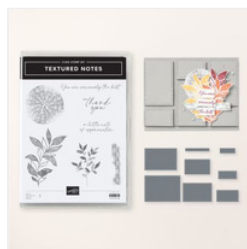

Supply List

Susan Jackson
3867170750

justpeachystamping@gmail.com
<https://justpeachystamping.com>

[Beautiful Gallery 6" X 6" \(15.2 X 15.2 Cm\) Designer Series Paper - 165196](#)

Price: \$12.50

[Textured Notes Bundle \(English\) - 165556](#)

Price: \$48.50

[Secret Sea 8-1/2" X 11" Cardstock - 165624](#)

Price: \$14.00

[Secret Sea 3/8" \(1 Cm\) Faux Linen Ribbon - 165273](#)

Price: \$8.00

[Secret Sea Classic Stampin' Pad - 165285](#)

Price: \$11.00