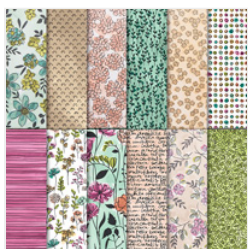

Supply List

Tricia Chuba
pchuba@hotmail.com
<https://butterdishdesigns.com/>

Share What You Love Specialty Designer Series Paper - 146926

Price: \$27.00

Tranquil Tide 8-1/2" X 11" Cardstock - 144246

Price: \$8.50

Whisper White 8-1/2" X 11" Cardstock - 100730

Price: \$9.75

Share What You Love Artisan Pearls - 146927

Price: \$6.00

Tea Together Cling Stamp Set - 148779

Price: \$22.00

Tranquil Tide Classic Stampin' Pad - 147146

Price: \$7.50

Tuxedo Black Memento Ink Pad - 132708

Price: \$8.00

Sprig Punch - 148012

Price: \$18.00

Layering Circles Dies - 141705

Price: \$35.00

Big Shot - 143263