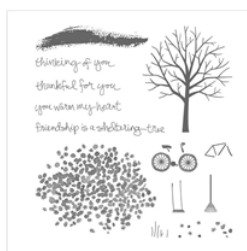

Supply List

Place Order
d1simonis@hotmail.com

[Sheltering Tree
Photopolymer
Stamp Set -
137163](#)

Price: $25.00