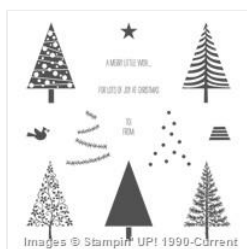

Supply List

Place Order
wrblok@bigpond.com

[Festival Of Trees
Photopolymer
Stamp Set -
135059](#)
Price: \$28.00

[Real Red A4
Cardstock -
106578](#)
Price: \$25.00

[Cucumber Crush
A4 Cardstock -
138342](#)
Price: \$14.00