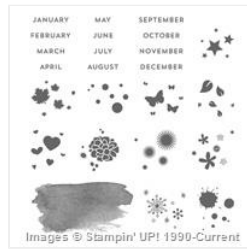

Supply List

Claudia Perry
706-587-4824

astampingteddy@gmail.com
<http://stampingincolumbusga.blogspot.com/>

[Watercolor Words
Photopolymer
Stamp Set -
138702](#)

Price: \$26.00

[Perpetual Birthday
Calendar
Photopolymer
Stamp Set -
137167](#)

Price: \$24.00

[Mini Treat Bag
Thinlits Dies -
137547](#)

Price: \$40.00

[Whisper White 8-
1/2" X 11" Thick
Cardstock -
140272](#)

Price: \$8.25

[Smoky Slate 8-1/2"
X 11" Cardstock -
131202](#)

Price: \$14.00