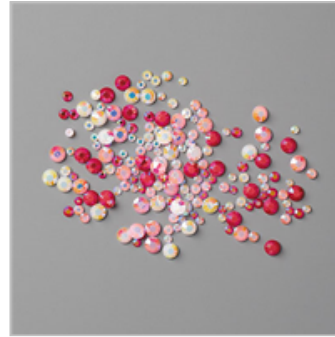

Heartfelt  
Photopolymer Stamp  
Set (English)

151417

\$17.00

From My Heart  
Faceted Gems

151154

\$6.00

From My Heart  
Specialty Designer  
Series Paper

151189