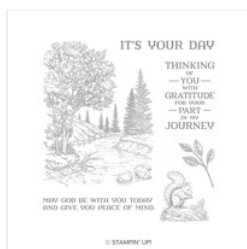

# Supply List

Cindy Baughman

808-754-2269

[stampedwithaloha@gmail.com](mailto:stampedwithaloha@gmail.com)

[www.stampedwithaloha.com](http://www.stampedwithaloha.com)

[Peaceful Place Clear-Mount Stamp Set - 146689](#)