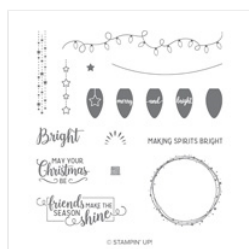

Supply List

Angel Shaver

316-377-0807

angelstamps@hotmail.com

angelstamps1.blogspot.com

Making Christmas Bright
Photopolymer Stamp Set - 148046
Price: \$21.00

Cherry Cobbler 8-1/2" X 11" Cardstock - 119685
Price: \$11.50

Very Vanilla 8-1/2" X 11" Cardstock - 101650
Price: \$13.00

All Is Bright 12" X 12" (30.5 X 30.5 Cm) Designer Series Paper - 147892
Price: \$11.00

Shaded Spruce Classic Stampin' Pad - 147088
Price: \$9.00