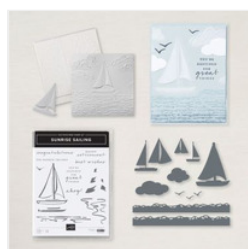

Supply List

RaeJean Communal

(303) 482-1444

rj@mystampinmemories.com

www.MyStampinMemories.com

[Sunrise Sailing Bundle \(English\) - 165497](#)

Price: \$50.25

[Sunrise Sailing Photopolymer Stamp Set \(English\) - 165491](#)

Price: \$20.00

[Sunrise Sailing Hybrid Embossing Folder - 165496](#)

Price: \$36.00

[Everyday Arches Dies - 164629](#)

Price: \$29.00

[2025-2027 In Color™ 6" X 6" \(15.2 X 15.2 Cm\) Designer Series Paper - 165300](#)