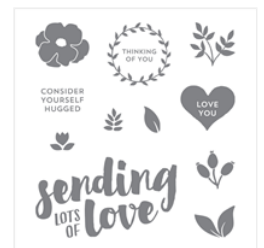

[Coffee Café Photopolymer Stamp Set - 143677](#)
Price: \$21.00

[Oh So Eclectic Wood-Mount Stamp Set - 143937](#)
Price: \$31.00

[Oh So Eclectic Clear-Mount Stamp Set - 143940](#)
Price: \$23.00

[Lots Of Love Wood-Mount Stamp Set - 143799](#)
Price: \$27.00