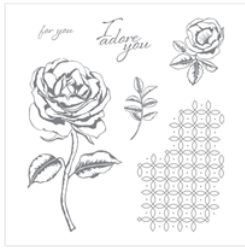

Supply List

Marisa Alvarez
847 922-6795 call/text
marisa@kitchentablestamper.com
marisaalvarez.stampinup.net

[Graceful Garden](#)
[Wood-Mount](#)
[Stamp Set -](#)
[143846](#)

Price: $27.00