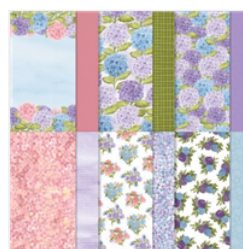

Supply List

Mary Deatherage

6783601359

stamps-n-lingers@comcast.net

www.stampsnlingers.com

[Hydrangea Haven
Photopolymer
Stamp Set -
154470](#)

Price: \$26.00

[Brilliant Wings
Dies - 155523](#)

Price: \$44.00

[Stitched Shapes
Dies - 152323](#)

Price: \$30.00

[Hydrangea Hill
Designer Series
Paper - 154570](#)

Price: \$11.50

[Natural Touch
Specialty Paper -
156825](#)

Price: \$5.00

[Mossy Meadow 8-
1/2" X 11"
Cardstock -
133676](#)