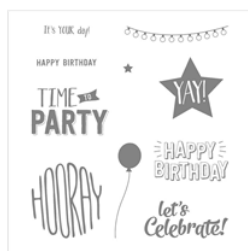

# Supply List

Elizabeth Gross  
[lillylovespaper@gmail.com](mailto:lillylovespaper@gmail.com)  
[lillylovespaper.blogspot.com.au](http://lillylovespaper.blogspot.com.au)

[Confetti Celebration Wood-Mount Stamp Set - 141510](#)