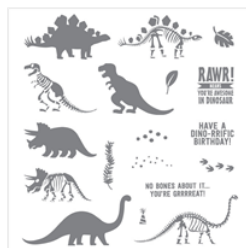

[And Many More Wood-Mount Stamp Set - 134273](#)

Price: \$45.00

[Words Of Truth Clear-Mount Stamp Set - 139397](#)

Price: \$21.00

[Words Of Truth Wood-Mount Stamp Set - 138758](#)

Price: \$28.00

[No Bones About It Photopolymer Stamp Set - 138756](#)