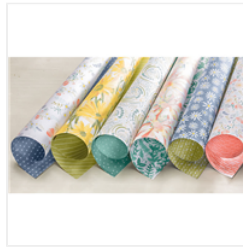

Supply List

Place Order

sam@pootlespapercraft.co.uk

Daisy Delight
Photopolymer
Bundle - 145361

Daisy Punch -
143713

Delightful Daisy
Designer Series
Paper - 144137

Fresh Fig Classic
Stampin' Pad -
144082

Fresh Fig 1/2"
Finely Woven
Ribbon - 144132