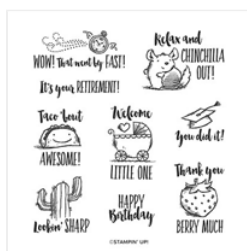

Supply List

Linda Fisher
336-260-2173

angelsofjoy@gmail.com

[Http://www.devotedstamper.com](http://www.devotedstamper.com)

[Witty-Cisms Cling Stamp Set - 151686](#)

Price: \$22.00

[Basic Black 8-1/2" X 11" Cardstock - 121045](#)