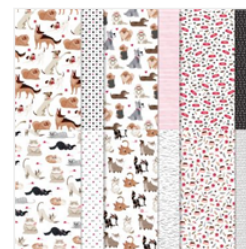

Supply List

Evelyn Rosborough

createwithnanasink@gmail.com

<https://www.stampinup.com/?demoid2091475>

[Flower & Field Designer Series Paper - 155223](#)

Price: \$0.00

[Paper Blooms 12" X 12" \(30.5 X 30.5 Cm\) Designer Series Paper - 155222](#)

Price: \$0.00

[Snowflake Splendor Designer Series Paper - 153512](#)

Price: \$11.50

[Botanical Butterfly Designer Series Paper - 149622](#)

Price: \$0.00

[Playful Pets Designer Series Paper - 152489](#)

Price: \$11.50